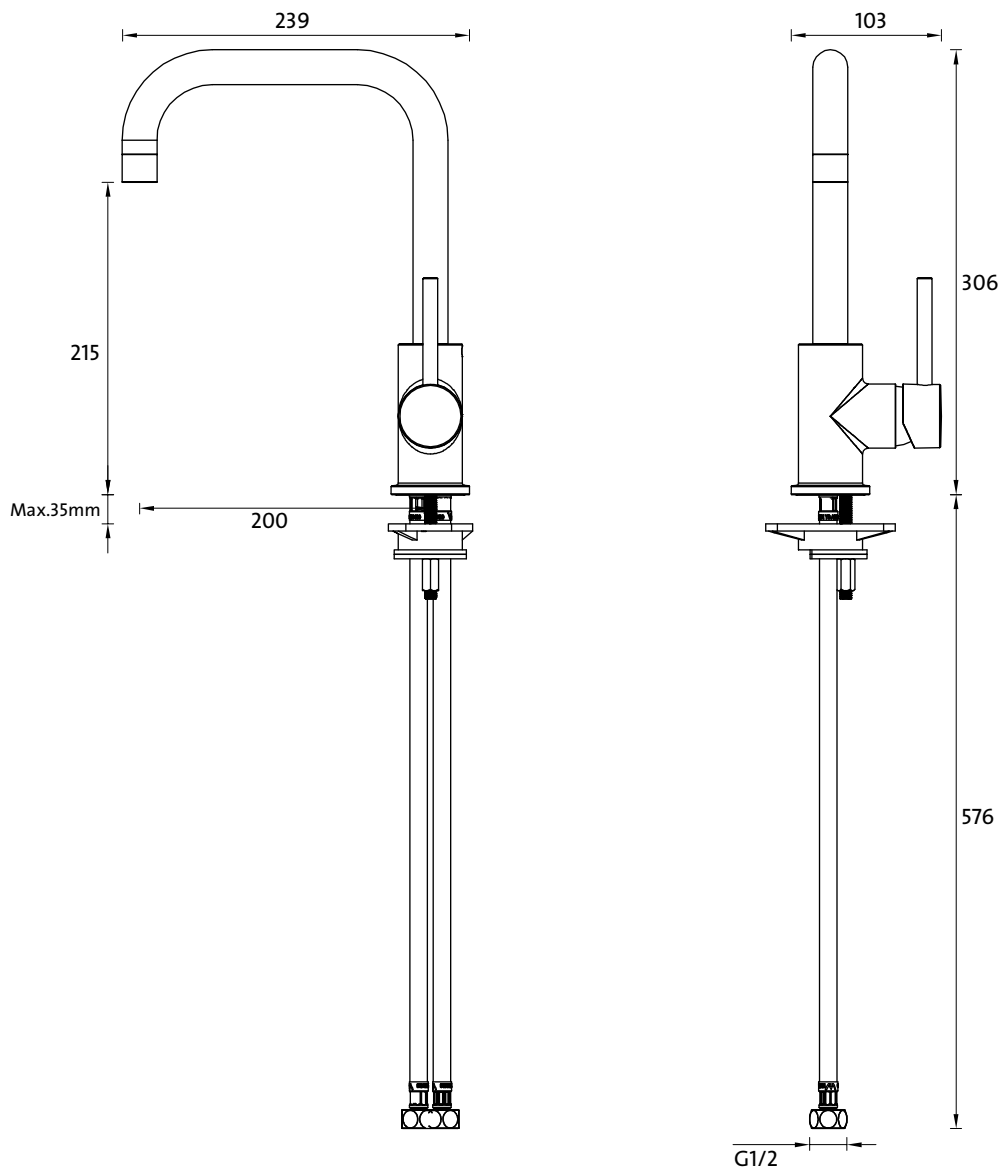

## 3K3-LF

### LUCIA LEAD FREE SQUARE SIDELEVER MIXER

WELS Rating 4 Star 7.5L/min

WELS Registration #T45238

 **LEAD Free**