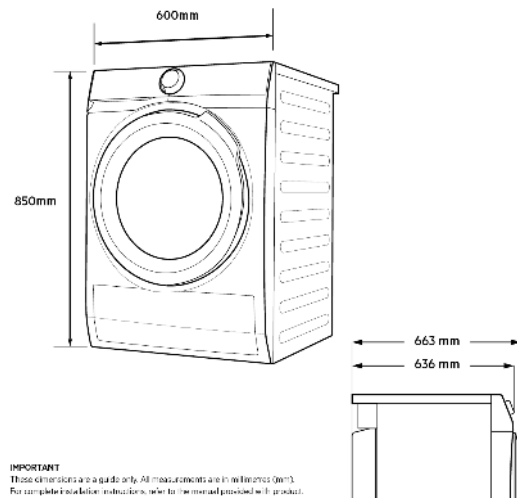

6000 SERIES
T6DHE842B
HEAT PUMP DRYER

DIMENSIONS

Total height (mm) - 850, Total width (mm) - 600, Total depth (mm) - 663