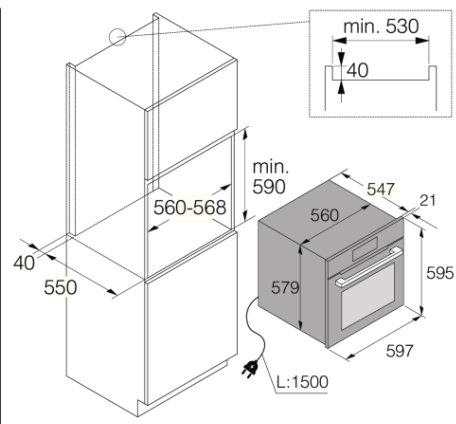

- Maximum oven temperature: 300 °C
- Meat probe

Use & Flexibility

- Oven lighting: Both sides
- Oven useful volume (old energy label): 71 l
- OpenView
- Fully extendable guides
- Three levels of fully extendable telescopic guides
- Grid
- Glass frying pan(s)
- 1 deep tray
- 2 shallow trays

Design & Integration

- Door material: Glass
- Niche dimensions (HxWxD): 59 × 56,4 × 55 cm

Safety & Maintenance

- Dynamic oven cooling plus - DC+
- GentleClose door hinge
- Removable flat oven inner door glass surface
- Pyrolytic cleaning
- Pyroproof side racks

Dimensions

- Product dimensions (HxWxD): 59,5 × 59,5 × 54,6 cm
- Net weight: 46,1 kg

Logistic information

- Dimensions of packed product (HxWxD): 70 × 66 × 70 cm
- Gross weight: 51,3 kg
- Product code: 741129
- EAN code: 3838782645570