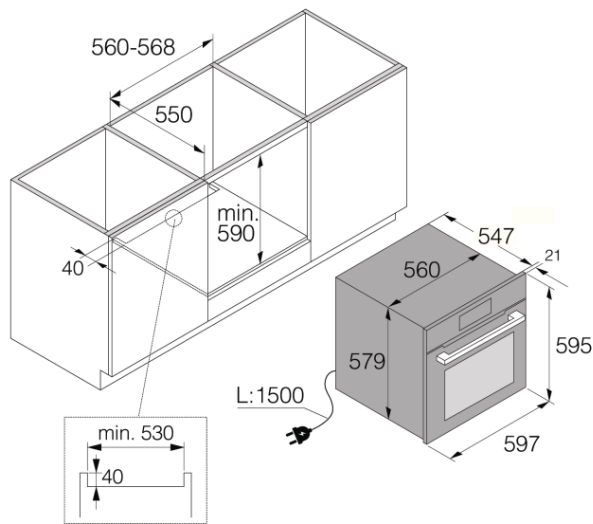

- Maximum oven temperature: 300 °C
- Meat probe

Use & Flexibility

- Oven lighting: Both sides
- Oven useful volume (old energy label): 71 l
- OpenView
- Fully extendable guides
- Three levels of fully extendable telescopic guides
- Grid
- Glass frying pan(s)
- 1 deep tray
- 2 shallow trays

Design & Integration

- Door material: Glass
- Niche dimensions (HxWxD): 59 × 56,4 × 55 cm

Safety & Maintenance

- Dynamic oven cooling plus - DC+
- GentleClose door hinge
- Removable flat oven inner door glass surface
- Pyrolytic cleaning
- Pyroproof side racks

Dimensions

- Product dimensions (HxWxD): 59,5 × 59,5 × 54,6 cm
- Net weight: 46,1 kg

Logistic information

- Dimensions of packed product (HxWxD): 70 × 66 × 70 cm
- Gross weight: 51,3 kg
- Product code: 741129
- EAN code: 3838782645570