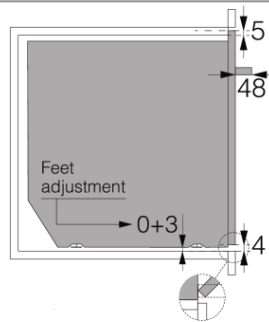

Design & Integration

- Door material: Glass
- Niche dimensions (HxWxD): 59 × 56,4 × 55 cm

Safety & Maintenance

- Dynamic oven cooling plus - DC+
- GentleClose door hinge
- Removable flat oven inner door glass surface
- Pyrolytic cleaning
- Pyroproof side racks

Dimensions

- Product dimensions (HxWxD): 59,5 × 59,5 × 54,6 cm
- Net weight: 46,1 kg

Logistic information

- Dimensions of packed product (HxWxD): 70 × 66 × 70 cm
- Gross weight: 51,3 kg
- Product code: 741129
- EAN code: 3838782645570

Elements 60 cm