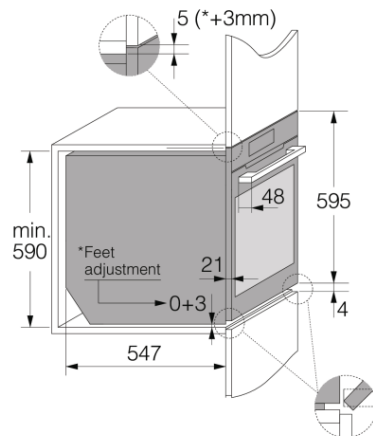

Design & Integration

- Door material: Glass
- Niche dimensions (HxWxD): 59 × 56,4 × 55 cm

Safety & Maintenance

- Dynamic oven cooling plus - DC+
- GentleClose door hinge
- Removable flat oven inner door glass surface
- Pyrolytic cleaning
- Pyroproof side racks

Dimensions

- Product dimensions (HxWxD): 59,5 × 59,5 × 54,6 cm
- Net weight: 46,1 kg

Logistic information

- Dimensions of packed product (HxWxD): 70 × 66 × 70 cm
- Gross weight: 51,3 kg
- Product code: 741129
- EAN code: 3838782645570

Elements 60 cm