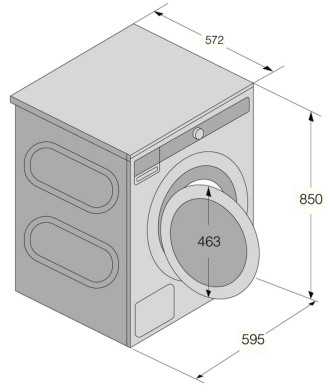

#### **Technical data**

- Loading capacity: 8 kg
- Plug type: AU plug
- Connected load: 2200 W
- Voltage (V): 220-240 V
- Number of phases: 1
- Fuse: 10 A
- Frequency: 50 Hz
- Heater power: 2000 W
- Net weight: 90.101 kg
- Energy stars: 5
- Water stars: 5
- Water connection: Size 3/4" - Can only be connected to cold water
- ISO 14001 certified manufacturing: Yes

#### **Dimensions**

- Width: 595 mm
- Height: 850 mm
- Depth: 572 mm
- Depth with door open: 1014 mm
- Length of electrical cord: 2100 mm
- Length inlet hose: 150 cm
- Length outlet hose: 160 cm

#### **Logistic information**

- Packaging width: 636 mm
- Packaging height: 920 mm
- Packaging depth: 661 mm
- Gross weight: 93.3 kg
- Weight of packaging: 3.2 kg
- Product code: 745679
- EAN code: 3838782949111