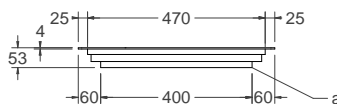

# P905I1M37NT

90CM INDUCTION COOKTOP - 5 COOKING ZONES AND DISPLAY TFT

## PRODUCT DIMENSION

TOP VIEW

SIDE VIEW

FRONT VIEW

## CUTOUT DIMENSIONS

FRONT VIEW

SIDE VIEW

TOP VIEW