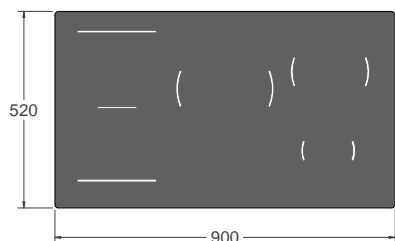

# P905I1M37NT

90CM INDUCTION COOKTOP - 5 COOKING ZONES AND DISPLAY TFT

## PRODUCT DIMENSION

TOP VIEW

SIDE VIEW

FRONT VIEW

## CUTOUT DIMENSIONS

FRONT VIEW

SIDE VIEW

TOP VIEW