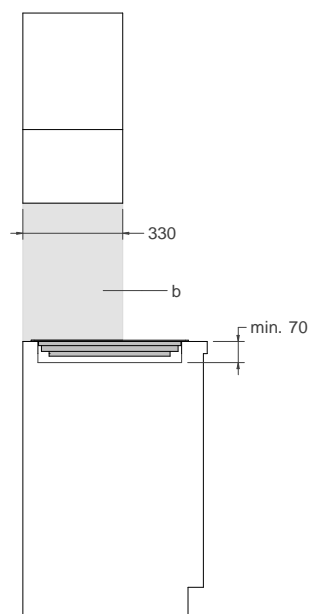

# P905I1M37NT

90CM INDUCTION COOKTOP - 5 COOKING ZONES AND DISPLAY TFT

## PRODUCT DIMENSION

TOP VIEW

SIDE VIEW

FRONT VIEW

## CUTOUT DIMENSIONS

FRONT VIEW

SIDE VIEW

TOP VIEW