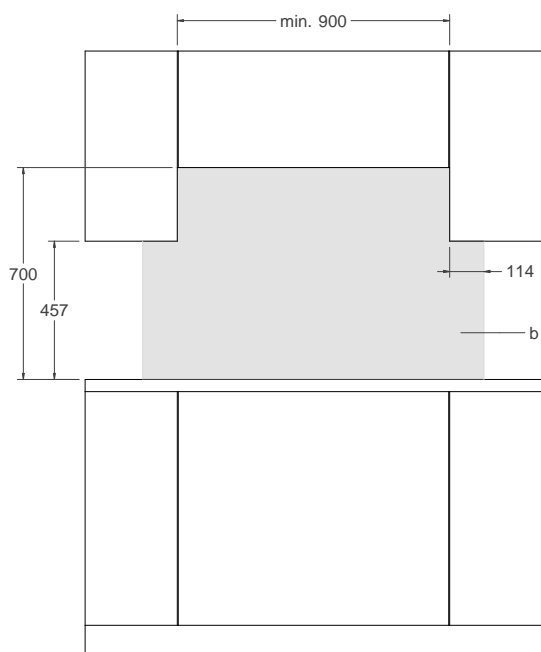

# P905I1M37NT

90CM INDUCTION COOKTOP - 5 COOKING ZONES AND DISPLAY TFT

## PRODUCT DIMENSION

TOP VIEW

SIDE VIEW

FRONT VIEW

## CUTOUT DIMENSIONS

FRONT VIEW

SIDE VIEW

TOP VIEW