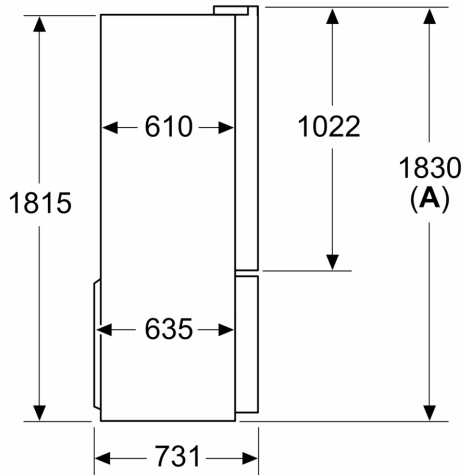

**Series 6, French Door Bottom
freezer, multi door, 183 x 90.5 cm,
Brushed black steel anti-fingerprint
KFI96AXEAA**

Measurements in mm

A: Front is adjustable 1830–1847 mm, with front levelling feet fully extended