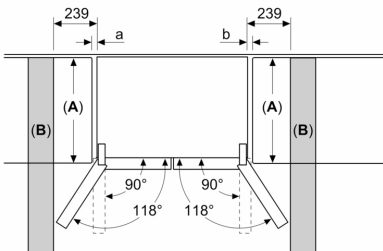

- Climate Class: SN-T

**Series 6, French Door Bottom  
freezer, multi door, 183 x 90.5 cm,  
Brushed black steel anti-fingerprint  
KFI96AXEAA**

Measurements in mm

**A:** Front is adjustable 1830–1847 mm, with front levelling feet fully extended

Measurements in mm

Measurements in mm

A	a	b
≤ 600	0	0
600 < A ≤ 650	45	45
650 < A ≤ 700	60	60
> 700	239	239

**A:** Kitchen cabinet or worktop depth

**B:** Wall  
Drawers can be pulled and taken out with door open to 90°

Measurements in mm

**A:** Front is adjustable 1830–1847 mm, with front levelling feet fully extended

**B:** Add 25 mm for fixed spacers on back