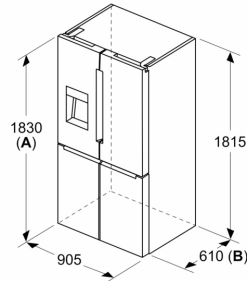

Measurements in mm

Measurements in mm

A	a	b
≤ 600	0	0
600 < A ≤ 650	45	45
650 < A ≤ 700	60	60
> 700	239	239

**A:** Kitchen cabinet or worktop depth

**B:** Wall  
Drawers can be pulled and taken out with door open to 90°

Measurements in mm

**A:** Front is adjustable 1830–1847 mm, with front levelling feet fully extended

**B:** Add 25 mm for fixed spacers on back