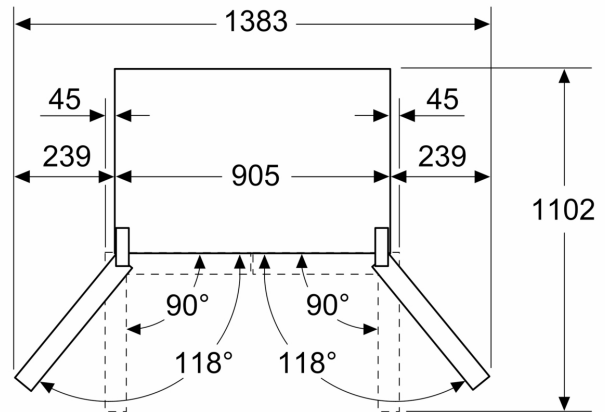

- Climate Class: SN-T

**Series 6, French Door Bottom  
freezer, multi door, 183 x 90.5 cm,  
Brushed black steel anti-fingerprint  
KFI96AXEAA**

Measurements in mm

**A:** Front is adjustable 1830–1847 mm, with front levelling feet fully extended

Measurements in mm

Measurements in mm

A	a	b
≤ 600	0	0
600 < A ≤ 650	45	45
650 < A ≤ 700	60	60
> 700	239	239

**A:** Kitchen cabinet or worktop depth

**B:** Wall  
Drawers can be pulled and taken out with door open to 90°

Measurements in mm

**A:** Front is adjustable 1830–1847 mm, with front levelling feet fully extended

**B:** Add 25 mm for fixed spacers on back