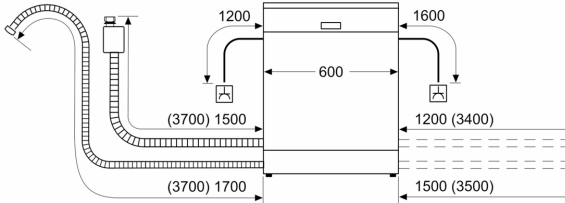

#### Flexibility

- VarioFlex™ basket system
- RackmaticPlus™: 3-stage top basket can be adjusted to three height levels to maximise convenience
- Low friction wheels on bottom basket
- Rack Stopper to prevent derailing of bottom basket
- 2 foldable plate racks in top basket, Height of dishes in top basket - min/max 22,0 cm / 27,0 cm
- 4 foldable plate racks in bottom basket, Height of dishes in bottom basket - min/max 25.0 cm / 30.0 cm
- Moveable cutlery basket in lower basket

#### Safety

- AquaStop™ Plus: Water supply device with lifetime anti-flood protection

#### Product Dimensions (H x W x D)

- H: 845 x W: 600 mm x D: 600 mm

**Series 4, free-standing dishwasher,  
60 cm, Brushed steel anti-fingerprint  
SMS4HTI01A**

measurements in mm

⌚ socket  
( ) values with extension kit