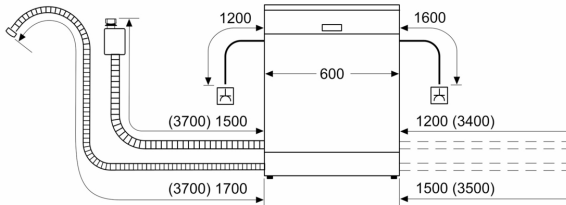

#### Flexibility

- VarioFlex™ basket system
- VarioDrawer™: Provides an extra loading level for cutlery and utensils
- RackmaticPlus™: 3-stage top basket can be adjusted to three height levels to maximise convenience
- Low friction wheels on bottom basket
- Rack Stopper to prevent derailing of bottom basket
- 2 foldable plate racks in top basket, Height of dishes in top basket - min/max 16.0 cm / 21.0 cm
- 4 foldable plate racks in bottom basket, Height of dishes in bottom basket - min/max 25.0 cm / 30.0 cm
- Moveable cutlery basket in lower basket
- 2 foldable cup shelves in top basket

#### Safety

- AquaStop™ Plus: Water supply device with lifetime anti-flood protection

#### Product Dimensions (H x W x D)

- H: 845 x W: 600 mm x D: 600 mm

**Series 4, free-standing dishwasher,  
60 cm, Brushed steel anti-fingerprint  
SMS4HVI01A**

measurements in mm

⌚ socket  
( ) values with extension kit