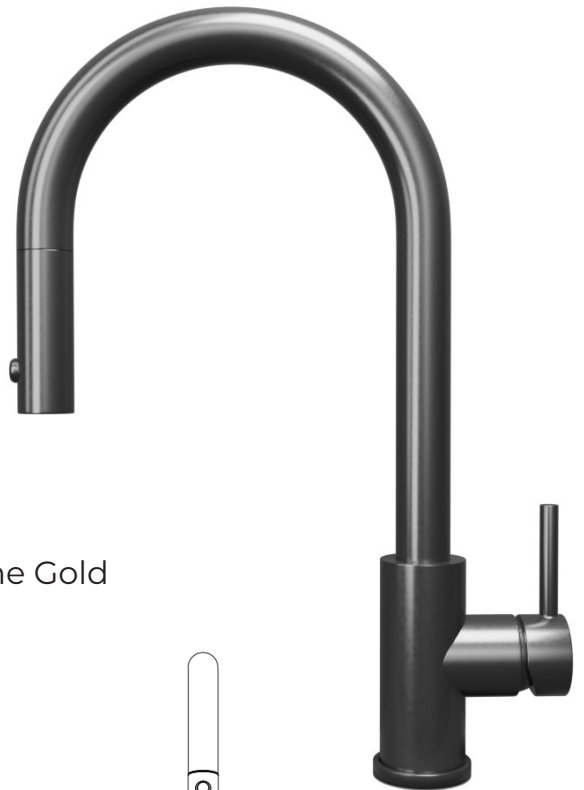

AMALFI Pull-out Spray Gooseneck Sink Mixer Gunmetal

AMPOSSIGM

Features

- Stainless Steel
- Construction Dual Spray stainless steel handpiece
- 35mm cartridge
- Anti-loosening lock nut fixing kit
- PEX tails
- 6 stars 4.5L/Min
- Quick fix rounded weight
- Available in 5 colours
- Chrome/Black/Brushed Nickel/Gunmetal/Champagne Gold

Finish

Gunmetal PVD with anti fingerprint finish

Warranty

- 7 year warranty on cartridge
- 2 year warranty on color finish
- 1 year parts and labour