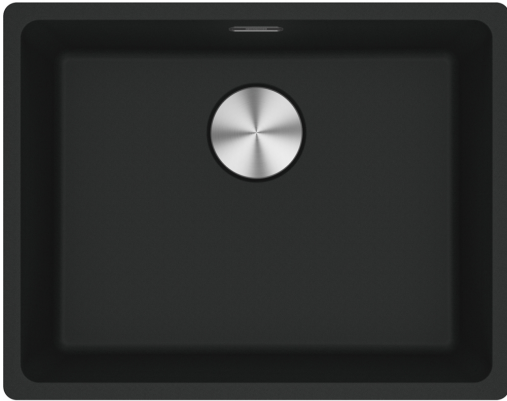

## MRG110/210-52MB Maris Single Bowl Sink | 135.0708.582

The Maris sink made of Fraganite is particularly elegant and brings a natural look into your kitchen. Thanks to its unique design the Maris sink brings an innovative aesthetic to the market and is perfectly shaped for outstanding performance.

### Aspect

Sink type	Bowl (no drainer)
Material type	Granite
Number of bowls	1
Colour	Matte black
Finish	None

### Dimensions

Overall length	553.0
Overall depth	433.0
Length	520.0
Depth	400.0
Height	200.0