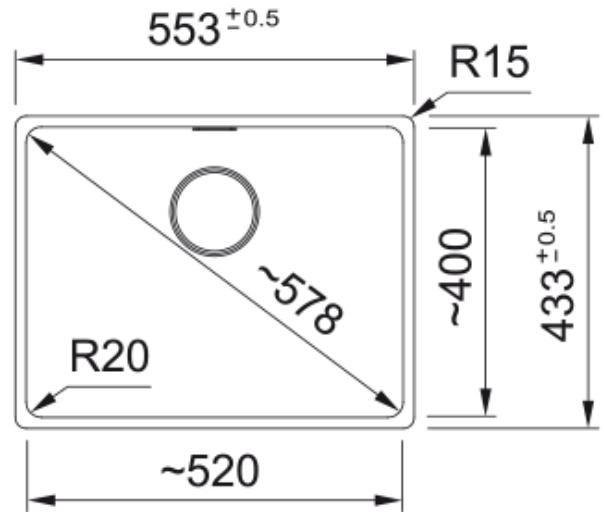

MRG110/210-52MB Maris Single Bowl Sink | 135.0708.582

The Maris sink made of Fraganite is particularly elegant and brings a natural look into your kitchen. Thanks to its unique design the Maris sink brings an innovative aesthetic to the market and is perfectly shaped for outstanding performance.

Aspect

Sink type	Bowl (no drainer)
Material type	Granite
Number of bowls	1
Colour	Matte black
Finish	None

Dimensions

Overall length	553.0
Overall depth	433.0
Length	520.0
Depth	400.0
Height	200.0

Installation

Cabinet size	60 cm

Product features

Installation type	Flushmount
Waste outlet	3 1/2"
Position of drainer	No drainer

Product identification

Brand	FRANKE
Product family	Maris
Range	Maris

Properties

Drainer	No drainer
Reversible	No
Tap ledge	No
Waste kit	Yes
Waste kit type	Manual