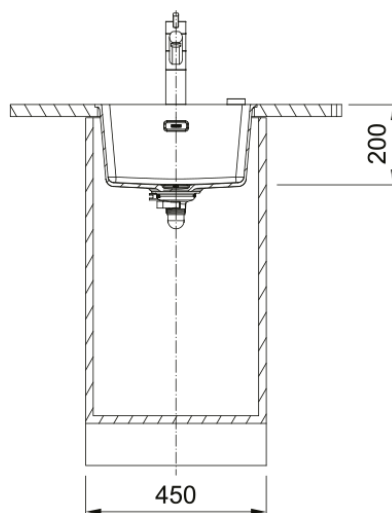

MRG210-370N Maris Single Bowl Sink | 135.0708.550

The Maris sink made of Fraganite is particularly elegant and brings a natural look into your kitchen. Thanks to its unique design the Maris sink brings an innovative aesthetic to the market and is perfectly shaped for outstanding performance.

Aspect

| | |
|-----------------|-------------------|
| Sink type | Bowl (no drainer) |
| Material type | Granite |
| Number of bowls | 1 |
| Colour | Onyx |
| Finish | None |

Dimensions

| | |
|----------------|-------|
| Overall length | 403.0 |
| Overall depth | 433.0 |
| Length | 370.0 |
| Depth | 400.0 |
| Height | 200.0 |

Installation

| | |
|--------------|-------|
| Cabinet size | 45 cm |
|--------------|-------|

Product features

| | |
|---------------------|------------|
| Installation type | Flushmount |
| Waste outlet | 3 1/2" |
| Position of drainer | No drainer |