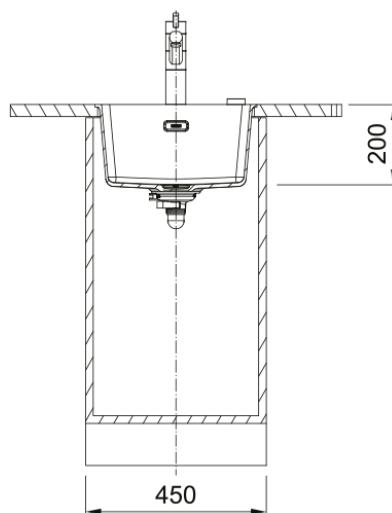

MRG210-37PW Maris Single Bowl Sink | 135.0708.564

The Maris sink made of Fraganite is particularly elegant and brings a natural look into your kitchen. Thanks to its unique design the Maris sink brings an innovative aesthetic to the market and is perfectly shaped for outstanding performance.

Aspect

Sink type	Bowl (no drainer)
Material type	Granite
Number of bowls	1
Colour	Polar white
Finish	None

Dimensions

Overall length	403.0
Overall depth	433.0
Length	370.0
Depth	400.0
Height	200.0

Installation

Cabinet size	45 cm
--------------	-------

Product features

Installation type	Flushmount
Waste outlet	3 1/2"
Position of drainer	No drainer

Product identification

Brand	FRANKE
Product family	Maris
Range	Maris