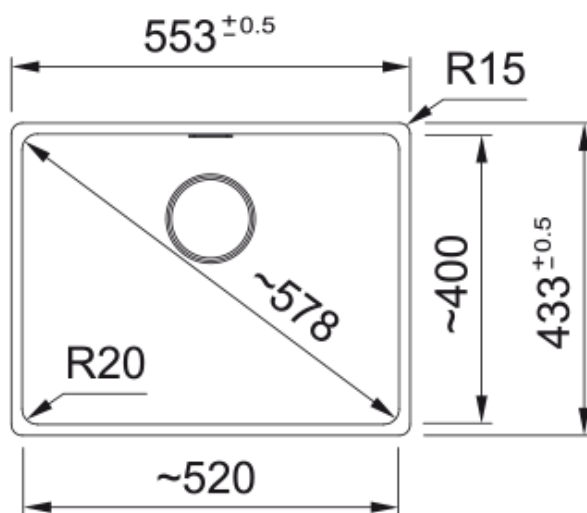

MRG110/210-52MB Maris Single Bowl Sink | 135.0708.582

The Maris sink made of Fraganite is particularly elegant and brings a natural look into your kitchen. Thanks to its unique design the Maris sink brings an innovative aesthetic to the market and is perfectly shaped for outstanding performance.

Aspect

Sink type	Bowl (no drainer)
Material type	Granite
Number of bowls	1
Colour	Matte black
Finish	None

Dimensions

Overall length	553.0
Overall depth	433.0
Length	520.0
Depth	400.0
Height	200.0

Installation

Cabinet size	60 cm

Product features

Installation type	Flushmount
Waste outlet	3 1/2"
Position of drainer	No drainer

Product identification

Brand	FRANKE
Product family	Maris
Range	Maris

Properties

Drainer	No drainer
Reversible	No
Tap ledge	No
Waste kit	Yes
Waste kit type	Manual