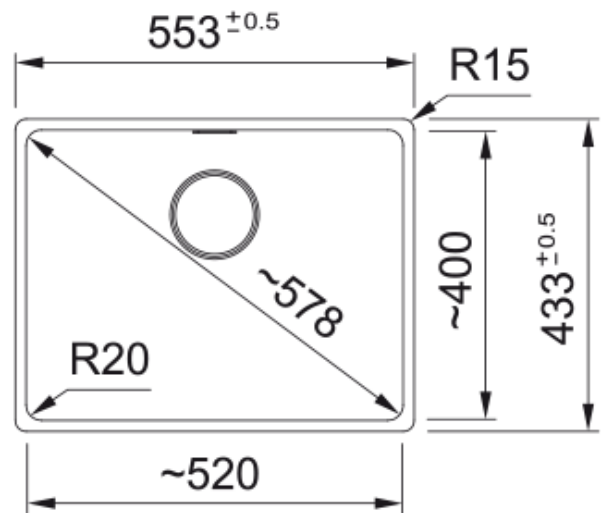

MRG210-52ON Maris Single Bowl Sink | 135.0708.576

The Maris sink made of Fraganite is particularly elegant and brings a natural look into your kitchen. Thanks to its unique design the Maris sink brings an innovative aesthetic to the market and is perfectly shaped for outstanding performance.

Aspect

Sink type	Bowl (no drainer)
Material type	Granite
Number of bowls	1
Colour	Onyx
Finish	None

Dimensions

Overall length	553.0
Overall depth	433.0
Length	520.0
Depth	400.0
Height	200.0

Installation

Cabinet size	60 cm

Product features

Installation type	Flushmount
Waste outlet	3 1/2"
Position of drainer	No drainer

Product identification

Brand	FRANKE
Product family	Maris
Range	Maris

Properties

Drainer	No drainer
Reversible	No
Tap ledge	No
Waste kit	Yes
Waste kit type	Manual