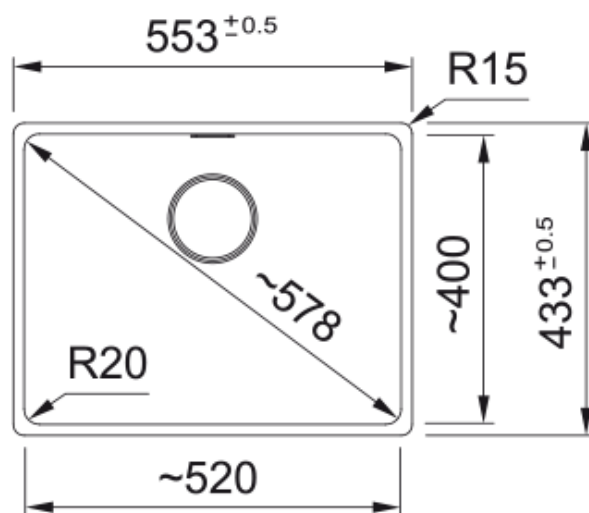

MRG210-52PW Maris Single Bowl Sink | 135.0708.580

The Maris sink made of Fraganite is particularly elegant and brings a natural look into your kitchen. Thanks to its unique design the Maris sink brings an innovative aesthetic to the market and is perfectly shaped for outstanding performance.

Aspect

Sink type	Bowl (no drainer)
Material type	Granite
Number of bowls	1
Colour	Polar white
Finish	None

Dimensions

Overall length	553.0
Overall depth	433.0
Length	520.0
Depth	400.0
Height	200.0

Installation

Cabinet size	60 cm

Product features

Installation type	Flushmount
Waste outlet	3 1/2"
Position of drainer	No drainer

Product identification

Brand	FRANKE
Product family	Maris
Range	Maris

Properties

Drainer	No drainer
Reversible	No
Tap ledge	No
Waste kit	Yes
Waste kit type	Manual