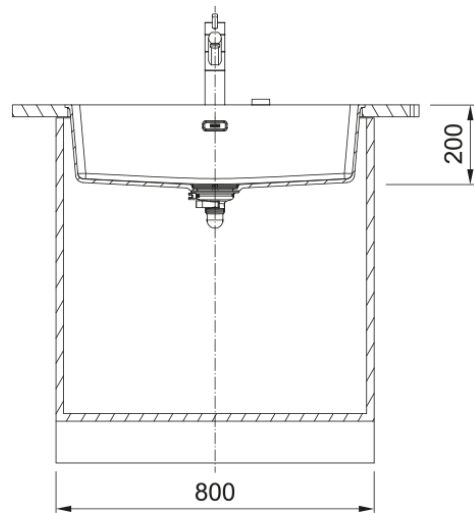

MRG210-72MB Maris Single Bowl Sink | 135.0708.598

The Maris sink made of Fraganite is particularly elegant and brings a natural look into your kitchen. Thanks to its unique design the Maris sink brings an innovative aesthetic to the market and is perfectly shaped for outstanding performance.

Aspect

Sink type	Bowl (no drainer)
Material type	Granite
Number of bowls	1
Colour	Matte black
Finish	None

Dimensions

Overall length	753.0
Overall depth	433.0
Length	720.0
Depth	400.0
Height	200.0

Installation

Cabinet size	80 cm
--------------	-------

Product features

Installation type	Flushmount
Waste outlet	3 1/2"
Position of drainer	No drainer

Product identification

Brand	FRANKE
Product family	Maris
Range	Maris