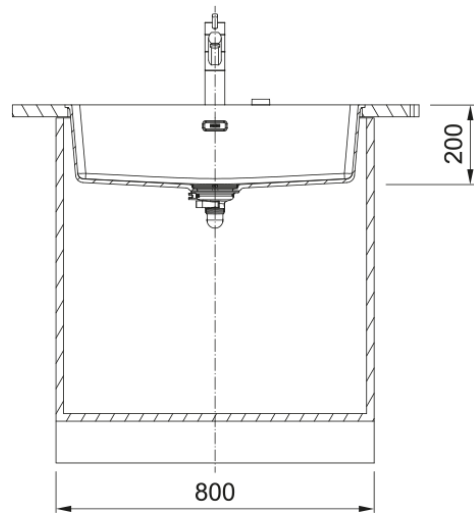

MRG210-720N Maris Single Bowl Sink | 135.0708.592

The Maris sink made of Fraganite is particularly elegant and brings a natural look into your kitchen. Thanks to its unique design the Maris sink brings an innovative aesthetic to the market and is perfectly shaped for outstanding performance.

Aspect

Sink type	Bowl (no drainer)
Material type	Granite
Number of bowls	1
Colour	Onyx
Finish	None

Dimensions

Overall length	753.0
Overall depth	433.0
Length	720.0
Depth	400.0
Height	200.0

Installation

Cabinet size	80 cm
--------------	-------

Product features

Installation type	Flushmount
Waste outlet	3 1/2"
Position of drainer	No drainer

Product identification

Brand	FRANKE
Product family	Maris
Range	Maris

Properties

Drainer	No drainer
Reversible	No
Tap ledge	No
Waste kit	Yes
Waste kit type	Manual