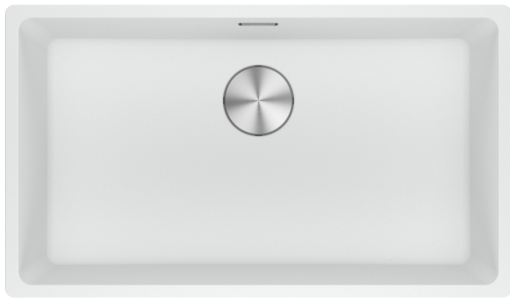

# MRG210-72PW Maris Single Bowl Sink | 135.0708.596

The Maris sink made of Fraganite is particularly elegant and brings a natural look into your kitchen. Thanks to its unique design the Maris sink brings an innovative aesthetic to the market and is perfectly shaped for outstanding performance.

## Aspect

Sink type	Bowl (no drainer)
Material type	Granite
Number of bowls	1
Colour	Polar white
Finish	None

## Dimensions

Overall length	753.0
Overall depth	433.0
Length	720.0
Depth	400.0
Height	200.0