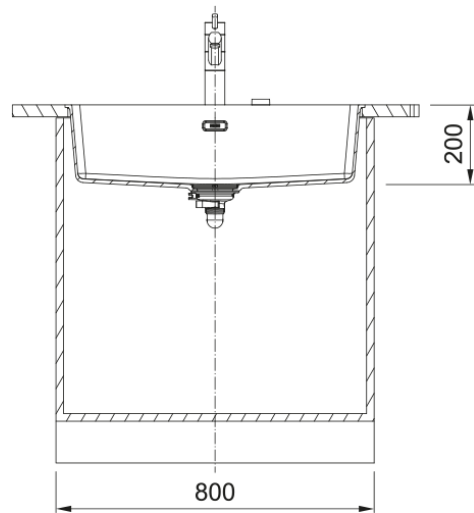

MRG210-72PW Maris Single Bowl Sink | 135.0708.596

The Maris sink made of Fraganite is particularly elegant and brings a natural look into your kitchen. Thanks to its unique design the Maris sink brings an innovative aesthetic to the market and is perfectly shaped for outstanding performance.

Aspect

Sink type	Bowl (no drainer)
Material type	Granite
Number of bowls	1
Colour	Polar white
Finish	None

Dimensions

Overall length	753.0
Overall depth	433.0
Length	720.0
Depth	400.0
Height	200.0

Installation

Cabinet size	80 cm

Product features

Installation type	Flushmount
Waste outlet	3 1/2"
Position of drainer	No drainer

Product identification

Brand	FRANKE
Product family	Maris
Range	Maris

Properties

Drainer	No drainer
Reversible	No
Tap ledge	No
Waste kit	Yes
Waste kit type	Manual