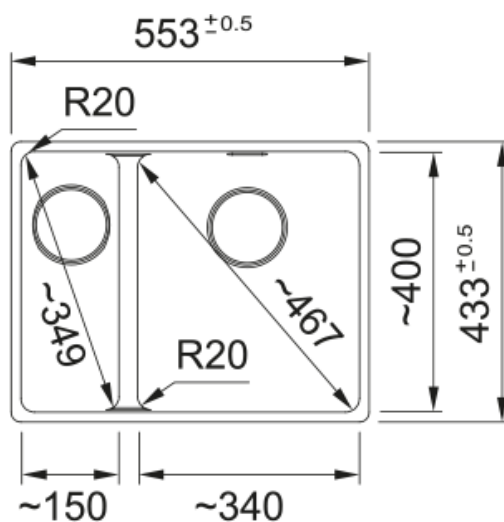

MRG260-34-15MBSBL Maris Double Bowl Sink | 135.0708.650

The Maris sink made of Fraganite is particularly elegant and brings a natural look into your kitchen. Thanks to its unique design the Maris sink brings an innovative aesthetic to the market and is perfectly shaped for outstanding performance.

Aspect

Sink type	Bowl (no drainer)
Material type	Granite
Number of bowls	1,5
Colour	Matte black
Finish	None

Dimensions

Overall length	553.0
Overall depth	433.0
Length	340.0
Depth	400.0
Height	200.0
Bowl 2: length	150.0
Bowl 2: Width	400.0
Bowl 2: height	150.0

Installation

Cabinet size	60 cm

Product features

Installation type	Flushmount
Installation type	Undermount
Waste outlet	3 1/2"
Position of drainer	No drainer

Product identification

Brand	FRANKE
Product family	Maris
Range	Maris

Properties

Drainer	No drainer