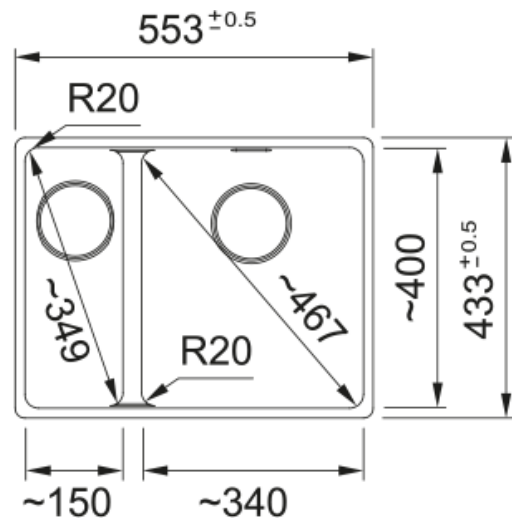

## MRG260-34-15PWSBL Maris Double Bowl Sink | 135.0708.648

The Maris sink made of Fraganite is particularly elegant and brings a natural look into your kitchen. Thanks to its unique design the Maris sink brings an innovative aesthetic to the market and is perfectly shaped for outstanding performance.

### Dimensions

Overall length	553.0
Overall depth	433.0
Length	340.0
Depth	400.0
Height	200.0
Bowl 2: length	150.0
Bowl 2: Width	400.0
Bowl 2: height	150.0

### Installation

Cabinet size	60 cm
--------------	-------

### Product features

Installation type	Flushmount
Waste outlet	3 1/2"
Position of drainer	No drainer