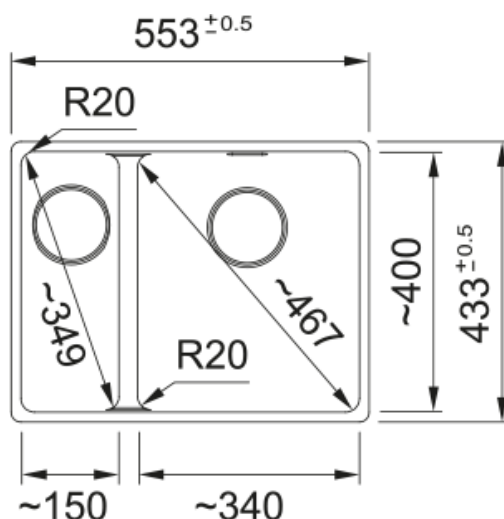

MRG260-34-15SGSBL Maris Double Bowl Sink | 135.0708.646

The Maris sink made of Fraganite is particularly elegant and brings a natural look into your kitchen. Thanks to its unique design the Maris sink brings an innovative aesthetic to the market and is perfectly shaped for outstanding performance.

Aspect

Sink type	Bowl (no drainer)
Material type	Granite
Number of bowls	1,5
Colour	Stone grey
Finish	None

Dimensions

Overall length	553.0
Overall depth	433.0
Length	340.0
Depth	400.0
Height	200.0
Bowl 2: length	150.0
Bowl 2: Width	400.0
Bowl 2: height	150.0

Installation

Cabinet size	60 cm
--------------	-------

Product features

Installation type	Flushmount
Installation type	Undermount
Waste outlet	3 1/2"
Position of drainer	No drainer

Product identification

Brand	FRANKE
Product family	Maris
Range	Maris