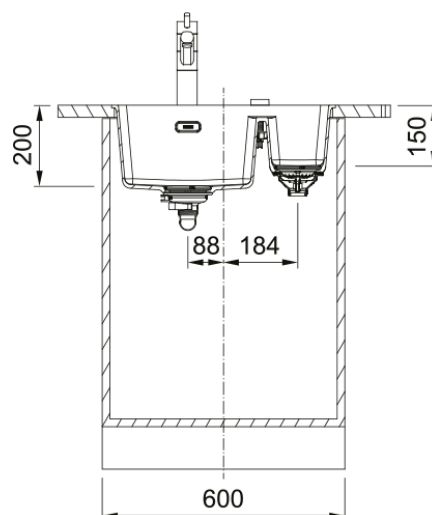

MRG260-34-15MBSBR Maris Double Bowl Sink | 135.0708.656

The Maris sink made of Fraganite is particularly elegant and brings a natural look into your kitchen. Thanks to its unique design the Maris sink brings an innovative aesthetic to the market and is perfectly shaped for outstanding performance.

Aspect

Sink type	Bowl (no drainer)
Material type	Granite
Number of bowls	1,5
Colour	Matte black
Finish	None

Dimensions

Overall length	553.0
Overall depth	433.0
Length	340.0
Depth	400.0
Height	200.0
Bowl 2: length	150.0
Bowl 2: Width	400.0
Bowl 2: height	150.0

Installation

Cabinet size	60 cm

Product features

Installation type	Flushmount
Waste outlet	3 1/2"
Position of drainer	No drainer

Product identification

Brand	FRANKE
Product family	Maris
Range	Maris

Properties

Drainer	No drainer
Reversible	No