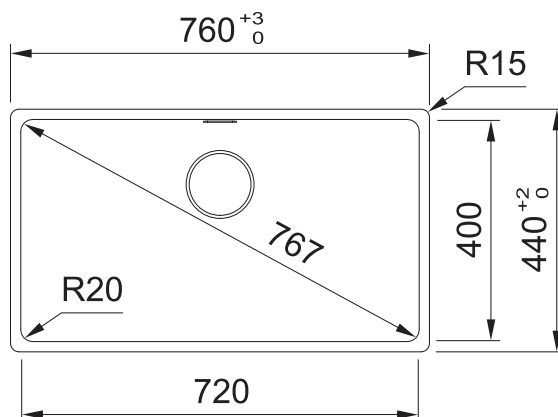

MARIS

MRG610-72

NOTE: Matte black waste included

PRODUCT INFORMATION

Installation	Topmount
Dimensions	760 x 440mm
Cabinet Base	800mm
Bowl Size	720 x 400 x 200mm / 57L
Bowl Radius	20mm
Cut-Out Size	Template
Cut-Out Template	Yes
Waste Outlet	Semi Integrated Waste
Overflow	Hidden
Tap Holes	No
Remote Waste	No
Finish	Fragranite
Warranty	50 Years

NOTE: Cut-out dimensions are a guide only, please use the actual sink as your template.

FEATURES & BENEFITS

Food Preparation Centre

Fragranite

Hidden Overflow

Sanitized® Surface

ALL-IN ACCESSORIES (AVAILABLE)

PACK 1					
	Telescopic Bridge	Chopping Board	Small Strainer Bowl	Small Storage Box	Bamboo Lid
PACK 2	All Accessories Included In Pack 1				
			Silicon Drainer Mat		
PACK 3	All Accessories Included In Pack 2				
			Large Strainer Bowl	Storage Container	

ADDITIONAL ACCESSORIES ——— Included Accessory
- - - - - Available Accessory

BARE SINK OPTION AND SOME SINK & TAP PACKAGES DO NOT INCLUDE ACCESSORIES. PLEASE CHAT TO YOUR SALES CONSULTANT FOR FURTHER INFORMATION.

LAST UPDATED: 24 JULY 2024