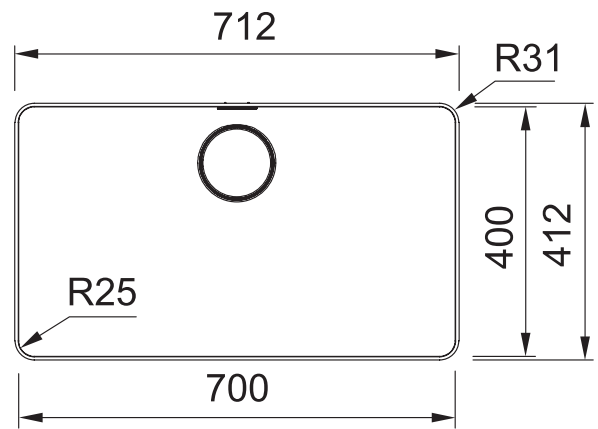

MYTHOS

MYX210-70B

NOTE: May require purchase of an additional waste kit.

PRODUCT INFORMATION

Installation	Topmount/Flushmount
Dimensions	712 x 412mm
Cabinet Base	800mm
Bowl Size	700 x 400 x 200mm/56L
Bowl Radius	25mm
Cut-Out Size	See Installation Document
Cut-Out Template	No
Waste Outlet	Semi Integrated Waste
Overflow	Yes
Tap Holes	No
Finish	Stainless Steel
Warranty	50 Years

NOTE: Cut-out dimensions are a guide only, please use the actual sink as your template.

FEATURES & BENEFITS

ALL-IN ACCESSORIES (AVAILABLE)

PACK 1

- Telescopic Bridge
- Chopping Board
- Small Strainer Bowl
- Small Storage Box
- Bamboo Lid