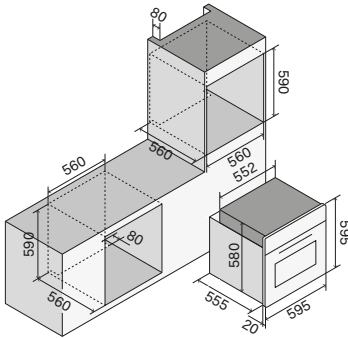

OV60SLMPVS

60 cm multi-function oven, stainless steel, 60 cm, 50-270°C

General features

- Energy class A
- Operating temperature 50-270°C
- Programmer electronic
- Lighting internal light
- Full glass oven door
- Soft-closing door
- Door glass with triple glasses (EN60335-2-6-11.101)
- High density insulation
- Ventilation cooling tangential

Cavity features

- Muffle with easy clean enamel
- Internal dimensions (W×H×D) 47,5×35×41 cm
- Capacity 69 L
- Thermostat analogue

Consumptions

- Maximum input 2,6 kW
- Top electrical heating element 1200 W
- Bottom electrical heating element 1100 W
- Electric grill 1400 W
- Circular heating element 2000 W