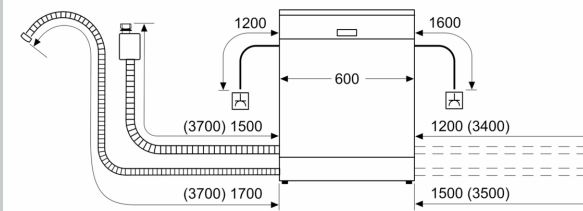

N 70, FULLY-INTEGRATED DISHWASHER, 60 CM,
TALL TUB
S287HDX01A

measurements in mm

△ socket
( ) values with extension kit