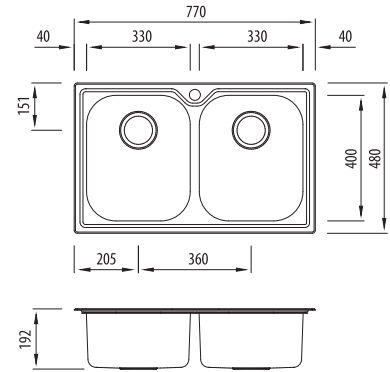

#### Specifications /

<b>Sink size</b>	770W x 480H mm
<b>Bowl size</b>	Main Bowl 330W x 400H x 180D / 21L Main Bowl 330W x 400H x 180D / 21L
<b>Construction</b>	2 piece, bowls and rim seam welded
<b>Material</b>	304 grade, 18/10 polished stainless steel (0.9 mm thick)
<b>Installation</b>	Topmount recommended
<b>Fixings</b>	Adjustable clips and sealing foam supplied
<b>Min cabinet size</b>	800 mm
<b>Tap holes</b>	Available 0 or 1 tap hole (specify when ordering)
<b>Waste fittings</b>	2 x 90 mm basket wastes included
<b>Overflow</b>	Not available
<b>Carton size</b>	780 x 480 x 200 mm
<b>Weight</b>	6.5 kg
<b>Warranty</b>	Lifetime manufacturer's warranty (refer to <a href="http://oliveri.com.au">oliveri.com.au</a> )
<b>Maintenance and care instructions</b>	All surfaces should be cleaned with mild liquid detergent or soap and water. To maintain the shine on your Oliveri stainless steel sink, we recommended the use of any of the easy to obtain, non-abrasive stainless steel cleaners or metal polishes.