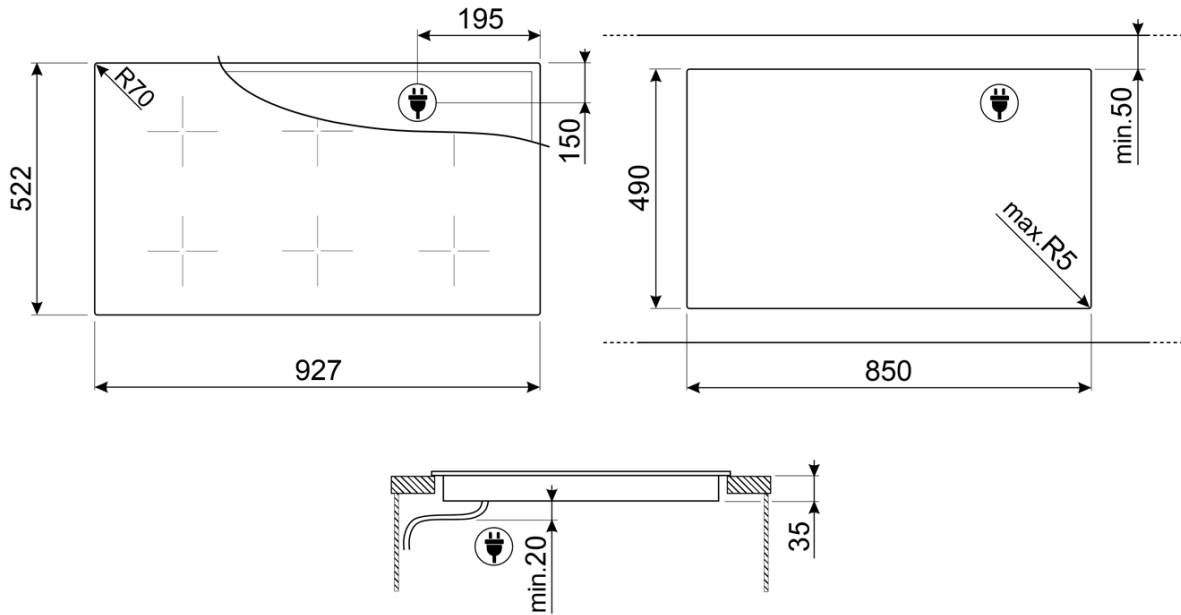

#### COOKTOP FEATURES

EAN	8017709351809
Dimensions	927mmW x 522mmD x 53mmH
Finish	Black
Installation	Topmount
Cutout	850mmW x 490mmD (refer to technical drawing)
Capacity	6 individual zones   3 multizones <b>Front left:</b> 19.0 x 21.0cm 2100W   Boost 2500W   Double Boost 3000W <b>Rear left:</b> 19.0 x 21.0cm 2100W   Boost 2500W   Double Boost 3000W <b>Front centre:</b> 19.0 x 21.0cm 2100W   Boost 2500W   Double Boost 3000W <b>Rear centre:</b> 19.0 x 21.0cm 2100W   Boost 2500W   Double Boost 3000W <b>Rear right:</b> 19.0 x 21.0cm 2100W   Boost 2500W   Double Boost 3000W <b>Front right:</b> 19.0 x 21.0cm 2100W   Boost 2500W   Double Boost 3000W <b>Multizone left:</b> 36.0 x 21.0cm   3000W   Boost 3700W <b>Multizone centre:</b> 36.0 x 21.0cm   3000W   Boost 3700W <b>Multizone right:</b> 36.0 x 21.0cm   3000W   Boost 3700W
Functions/features	Boost and double boost function Multizone function Autovent 2.0 Grill function Warming function Rapid heating function Pause function Recall function
Timer	6 x timers Minute minder End of cooking alarm Residual time indicator
Controls	EVO Slider white backlit LED 9 power levels Quick selection
Safety	Auto pan detection Automatic switch off Residual heat indicator Control lock/child safety
Power	220-240V, 50/60Hz 11,100W 49A Connection
Warranty	Five years parts and labour

**SISL7964**  
90CM ISOLA INDUCTION COOKTOP

MADE IN ITALY  
Since 1948

**TOP MOUNT:**

PLEASE NOTE: drawings are not to scale. They are to assist only.

WARNING: technical specifications and product sizes can be varied by the manufacturer without notice.  
Cutouts for appliances should only be by physical product measurements. The above information is indicative only.