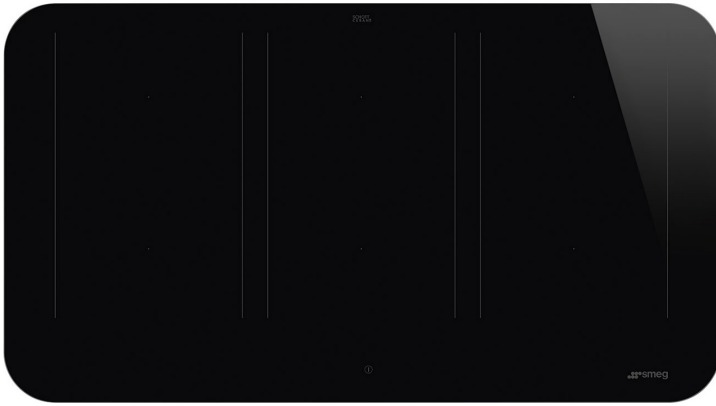

## 90CM ISOLA INDUCTION COOKTOP

MADE IN ITALY  
  
 Since 1948

### EVO SLIDER

White backlit LEDs on the EVO Slider control gives a touch of elegance and minimalist appearance to the cooktop, lighting up only during use. Set the cooktop parameters and adjust power levels effortlessly, transforming your kitchen into a sleek and modern space.