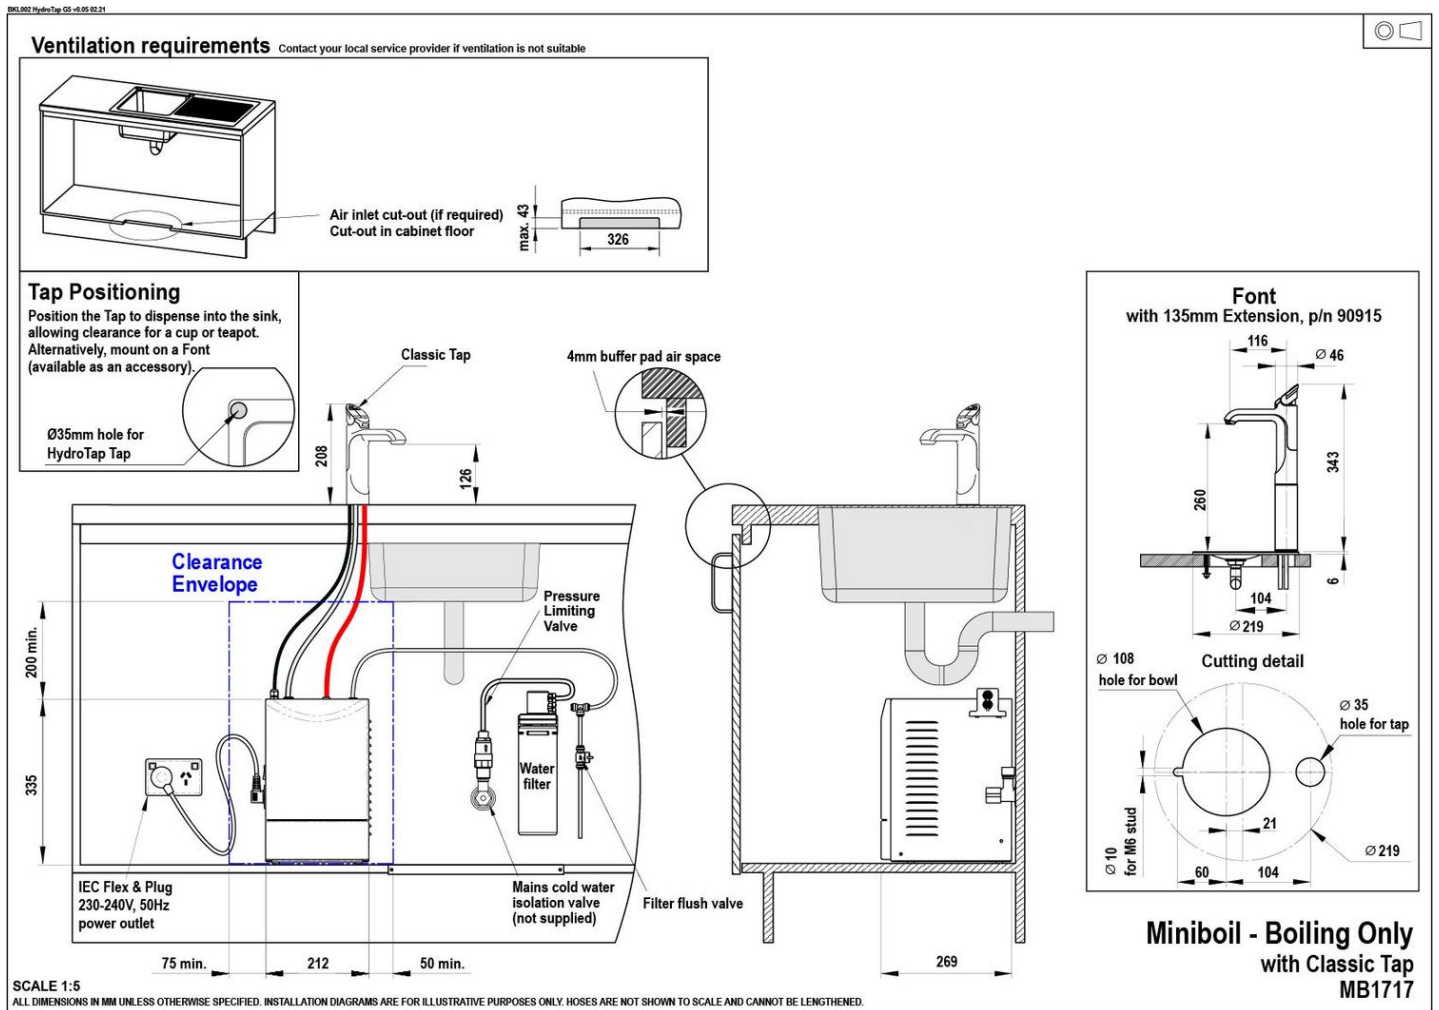

Installation

Installation requirements

1. Installation and connection of your Zip HydroTap must be carried out by a Zip Certified service technician, observing national and local regulations.
2. You will require suitable mains electrical and drinking water connections, plus waste water drainage all within 1 metre of the product.
3. Zip HydroTap is air-cooled so discrete cabinetry cut-outs are required for ventilation.
4. Installation on most bench tops is straightforward however some stone bench tops may require a specialised cutting service.
5. Installation by Zip Professional Service can be arranged with a phone call or through www.zipwater.com/book-service-visit

Files

Installation Layout 3D (DWG)

Installation Layout (PDF)